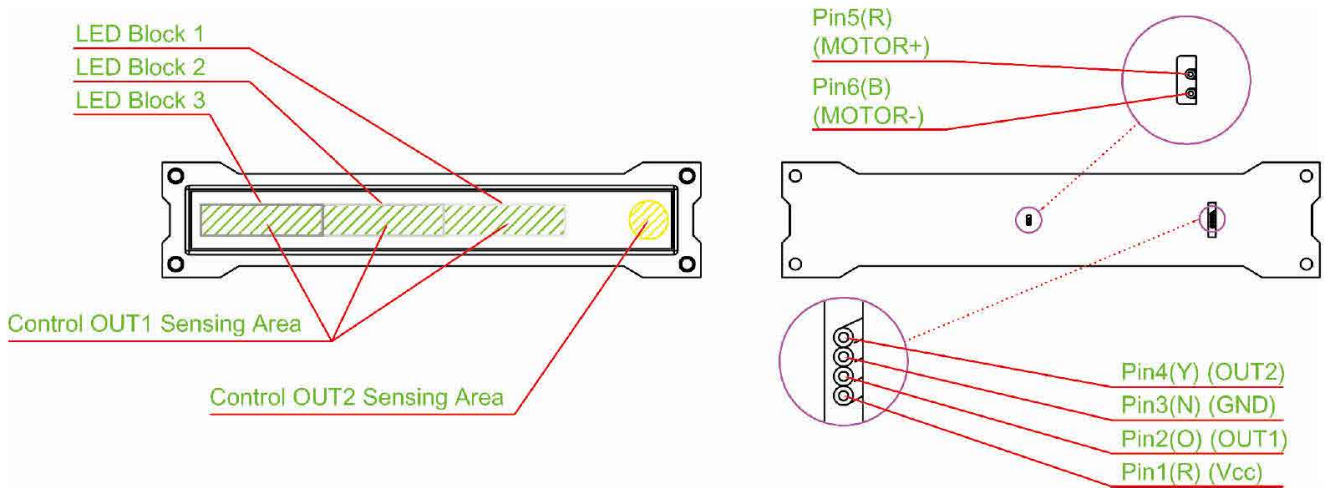

DIMENSION

• TS0006-BTMKE1DRBYGB-W100

CIRCUIT

PANEL CUT OUT