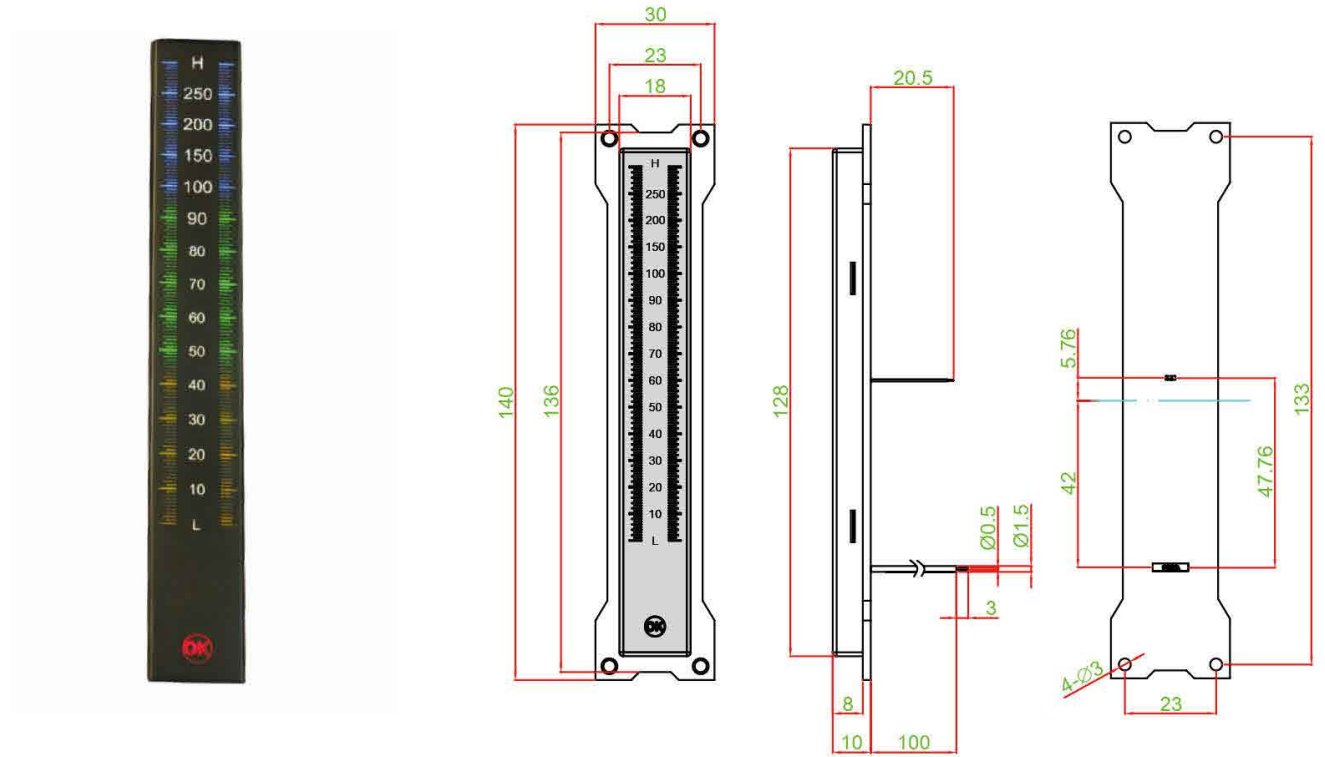

DIMENSION

• TS0006-BTMKE1DRBYGB-W100

CIRCUIT

PANEL CUT OUT